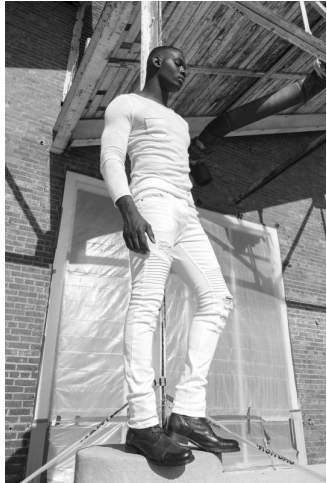

DARIUS

Height : 6'3" / 191 cm | Waist : 32" / 81 cm | Chest : 40" / 102 cm | Hair Colour : Black | Eyes : Brown

L Modelz

Model Management

L Modelz

Model Management

DARIUS

Height : 6'3" / 191 cm | Waist : 32" / 81 cm | Chest : 40" / 102 cm | Hair Colour : Black | Eyes : Brown