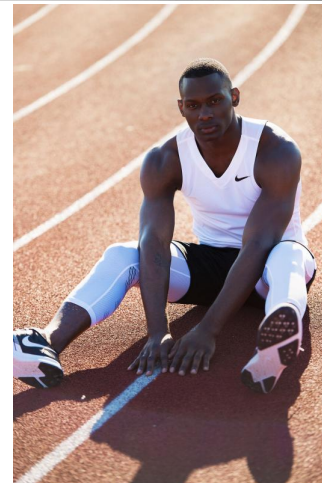

DARIUS

Height : 6'3" / 191 cm | Waist : 32" / 81 cm | Chest : 40" / 102 cm | Hair Colour : Black | Eyes : Brown

L Modelz

Model Management

L Modelz

Model Management

DARIUS

Height : 6'3" / 191 cm | Waist : 32" / 81 cm | Chest : 40" / 102 cm | Hair Colour : Black | Eyes : Brown