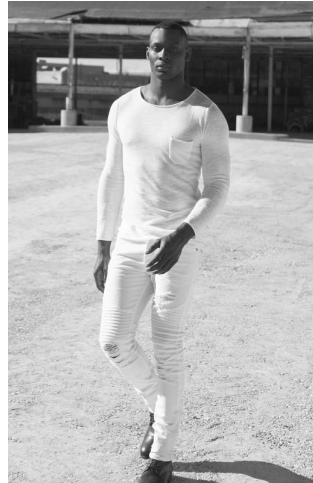

DARIUS

Height : 6'3" / 191 cm | Waist : 32" / 81 cm | Chest : 40" / 102 cm | Hair Colour : Black | Eyes : Brown

L Modelz

Model Management

L Modelz

Model Management

DARIUS

Height : 6'3" / 191 cm | Waist : 32" / 81 cm | Chest : 40" / 102 cm | Hair Colour : Black | Eyes : Brown