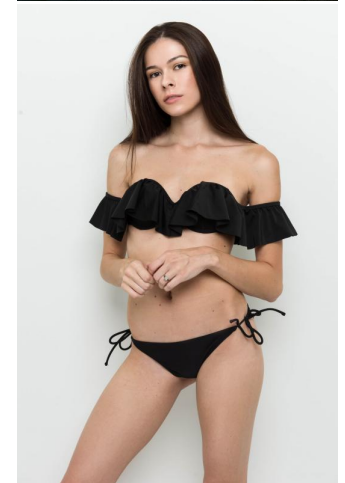

JAMILYN

Height : 5'3" / 160 cm | Bust : 30" / 76 cm | Waist : 24" / 61 cm | Hips : 34" / 86 cm | Shoe : 7.0 US / 5.0 UK | Hair Colour : Brown | Eyes : Brown

L Modelz

Model Management

L Modelz

Model Management

JAMILYN

Height : 5'3" / 160 cm | Bust : 30" / 76 cm | Waist : 24" / 61 cm | Hips : 34" / 86 cm | Shoe : 7.0 US / 5.0 UK | Hair Colour : Brown | Eyes : Brown