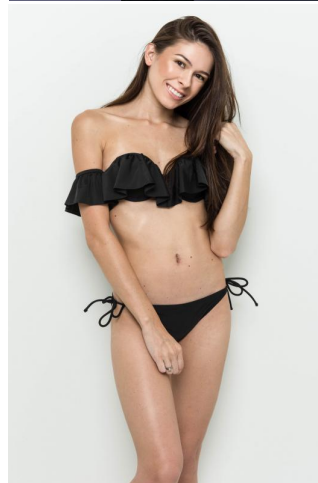

JAMILYN

Height : 5'3" / 160 cm | Bust : 30" / 76 cm | Waist : 24" / 61 cm | Hips : 34" / 86 cm | Shoe : 7.0 US / 5.0 UK | Hair Colour : Brown | Eyes : Brown

L Modelz

Model Management

L Modelz

Model Management

JAMILYN

Height : 5'3" / 160 cm | Bust : 30" / 76 cm | Waist : 24" / 61 cm | Hips : 34" / 86 cm | Shoe : 7.0 US / 5.0 UK | Hair Colour : Brown | Eyes : Brown