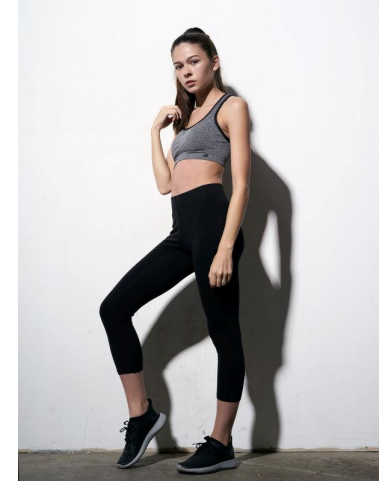

JAMILYN

Height : 5'3" / 160 cm | Bust : 30" / 76 cm | Waist : 24" / 61 cm | Hips : 34" / 86 cm | Shoe : 7.0 US / 5.0 UK | Hair Colour : Brown | Eyes : Brown

L Modelz

Model Management

L Modelz

Model Management

JAMILYN

Height : 5'3" / 160 cm | Bust : 30" / 76 cm | Waist : 24" / 61 cm | Hips : 34" / 86 cm | Shoe : 7.0 US / 5.0 UK | Hair Colour : Brown | Eyes : Brown