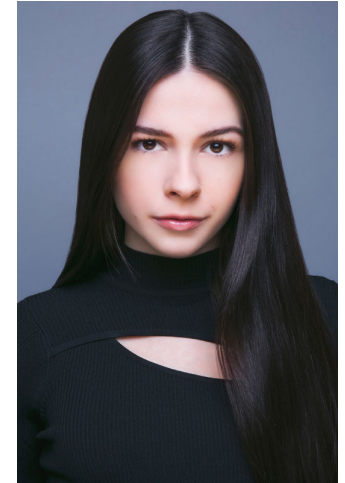

JAMILYN

Height : 5'3" / 160 cm | Bust : 30" / 76 cm | Waist : 24" / 61 cm | Hips : 34" / 86 cm | Shoe : 7.0 US / 5.0 UK | Hair Colour : Brown | Eyes : Brown

L Modelz

Model Management

L Modelz

Model Management

JAMILYN

Height : 5'3" / 160 cm | Bust : 30" / 76 cm | Waist : 24" / 61 cm | Hips : 34" / 86 cm | Shoe : 7.0 US / 5.0 UK | Hair Colour : Brown | Eyes : Brown