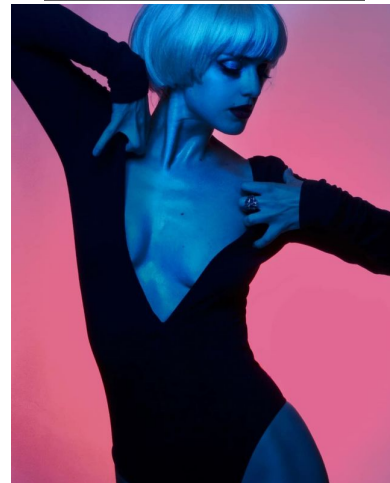

EMILY S

Height : 5'8" / 173 cm | Bust : 31" / 79 cm | Waist : 24" / 61 cm | Hips : 35" / 89 cm | Shoe : 7.0 US / 5.0 UK | Hair Colour : Blonde | Eyes : Blue

L Modelz

Model Management

L Modelz

Model Management

EMILY S

Height : 5'8" / 173 cm | Bust : 31" / 79 cm | Waist : 24" / 61 cm | Hips : 35" / 89 cm | Shoe : 7.0 US / 5.0 UK | Hair Colour : Blonde | Eyes : Blue