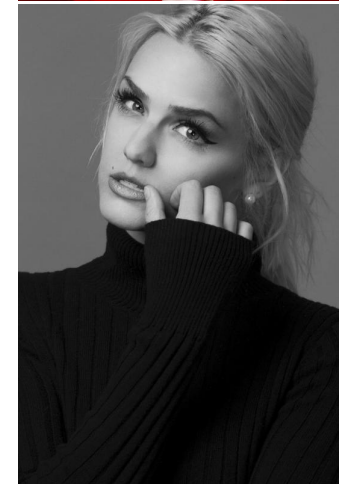

L Modelz

Model Management