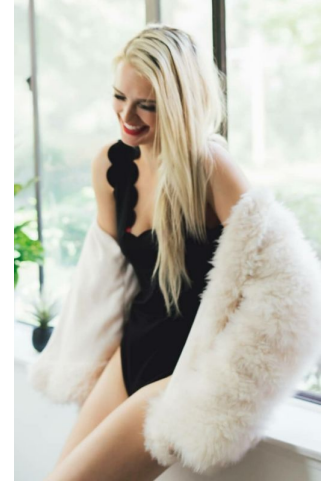

EMILY S

Height : 5'8" / 173 cm | Bust : 31" / 79 cm | Waist : 24" / 61 cm | Hips : 35" / 89 cm | Shoe : 7.0 US / 5.0 UK | Hair Colour : Blonde | Eyes : Blue

L Modelz

Model Management

L Modelz

Model Management

EMILY S

Height : 5'8" / 173 cm | Bust : 31" / 79 cm | Waist : 24" / 61 cm | Hips : 35" / 89 cm | Shoe : 7.0 US / 5.0 UK | Hair Colour : Blonde | Eyes : Blue