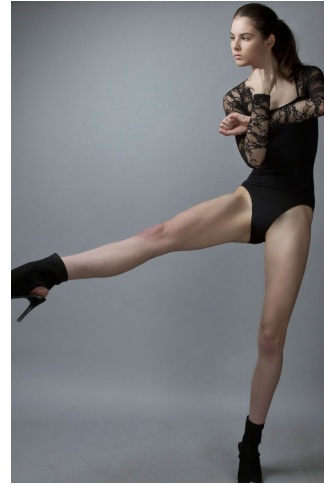

DREW

Height : 5'10" / 178 cm | Bust : 32" / 81 cm | Waist : 25.5" / 65 cm | Hips : 35" / 89 cm | Shoe : 9.0 US / 6.5 UK | Hair Colour : Brown | Eyes : Hazel

L Modelz

Model Management

L Modelz

Model Management

DREW

Height : 5'10" / 178 cm | Bust : 32" / 81 cm | Waist : 25.5" / 65 cm | Hips : 35" / 89 cm | Shoe : 9.0 US / 6.5 UK | Hair Colour : Brown | Eyes : Hazel