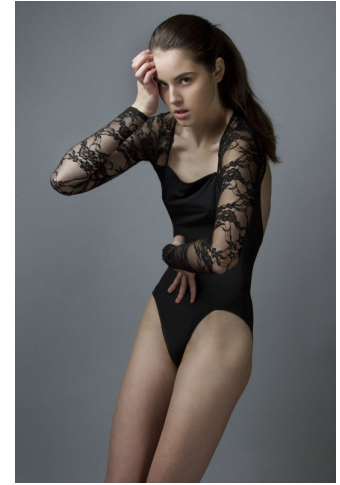

DREW

Height : 5'10" / 178 cm | Bust : 32" / 81 cm | Waist : 25.5" / 65 cm | Hips : 35" / 89 cm | Shoe : 9.0 US / 6.5 UK | Hair Colour : Brown | Eyes : Hazel

L Modelz

Model Management

L Modelz

Model Management

DREW

Height : 5'10" / 178 cm | Bust : 32" / 81 cm | Waist : 25.5" / 65 cm | Hips : 35" / 89 cm | Shoe : 9.0 US / 6.5 UK | Hair Colour : Brown | Eyes : Hazel