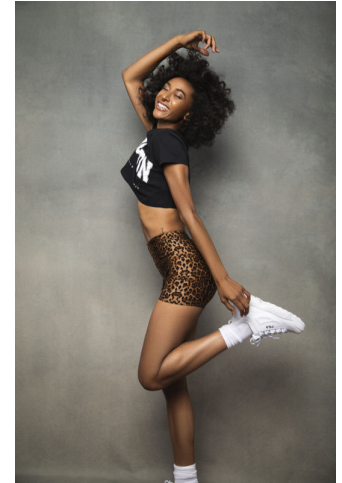

SARAH

Height : 5'10" / 178 cm | Bust : 34" / 86 cm | Waist : 25" / 64 cm | Hips : 35.5" / 90 cm | Shoe : 10.0 US / 7.0 UK | Hair Colour : Dark Brown | Eyes : Brown

L Modelz

Model Management

SARAH

Height : 5'10" / 178 cm | Bust : 34" / 86 cm | Waist : 25" / 64 cm | Hips : 35.5" / 90 cm | Shoe : 10.0 US / 7.0 UK | Hair Colour : Dark Brown | Eyes : Brown