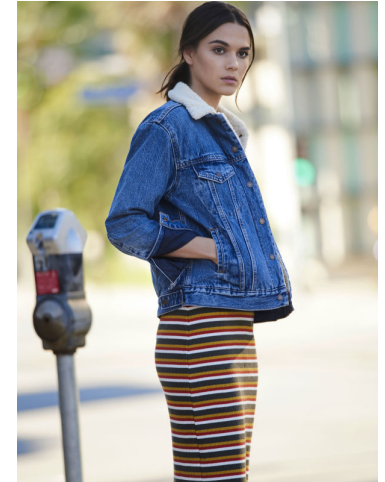

JOSIE

Height : 5'8.5" / 174 cm | Bust : 32.5" / 83 cm | Waist : 24.5" / 62 cm | Hips : 34.5" / 88 cm | Shoe : 8.0 US / 5.5 UK | Hair Colour : Brown | Eyes : Brown

L Modelz

Model Management

JOSIE

Height : 5'8.5" / 174 cm | Bust : 32.5" / 83 cm | Waist : 24.5" / 62 cm | Hips : 34.5" / 88 cm | Shoe : 8.0 US / 5.5 UK | Hair Colour : Brown | Eyes : Brown