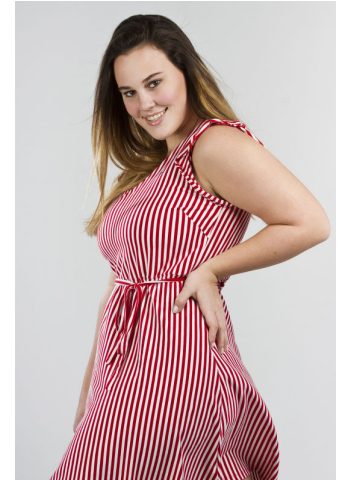

SHELBY R

Height : 5'8.5" / 174 cm | Bust : 40" / 102 cm | Waist : 33" / 84 cm | Hips : 37" / 94 cm | Shoe : 11.0 US / 7.5 UK | Hair Colour : Brown | Eyes : Brown

L Modelz

Model Management

SHELBY R

Height : 5'8.5" / 174 cm | Bust : 40" / 102 cm | Waist : 33" / 84 cm | Hips : 37" / 94 cm | Shoe : 11.0 US / 7.5 UK | Hair Colour : Brown | Eyes : Brown