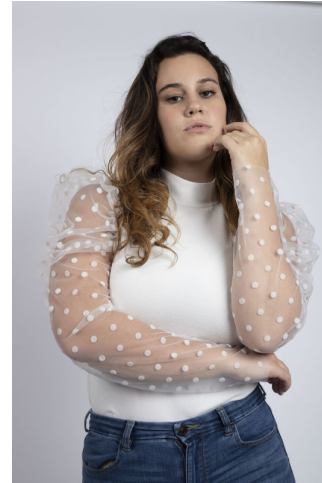

SHELBY R

Height : 5'8.5" / 174 cm | Bust : 40" / 102 cm | Waist : 33" / 84 cm | Hips : 37" / 94 cm | Shoe : 11.0 US / 7.5 UK | Hair Colour : Brown | Eyes : Brown

L Modelz

Model Management

SHELBY R

Height : 5'8.5" / 174 cm | Bust : 40" / 102 cm | Waist : 33" / 84 cm | Hips : 37" / 94 cm | Shoe : 11.0 US / 7.5 UK | Hair Colour : Brown | Eyes : Brown